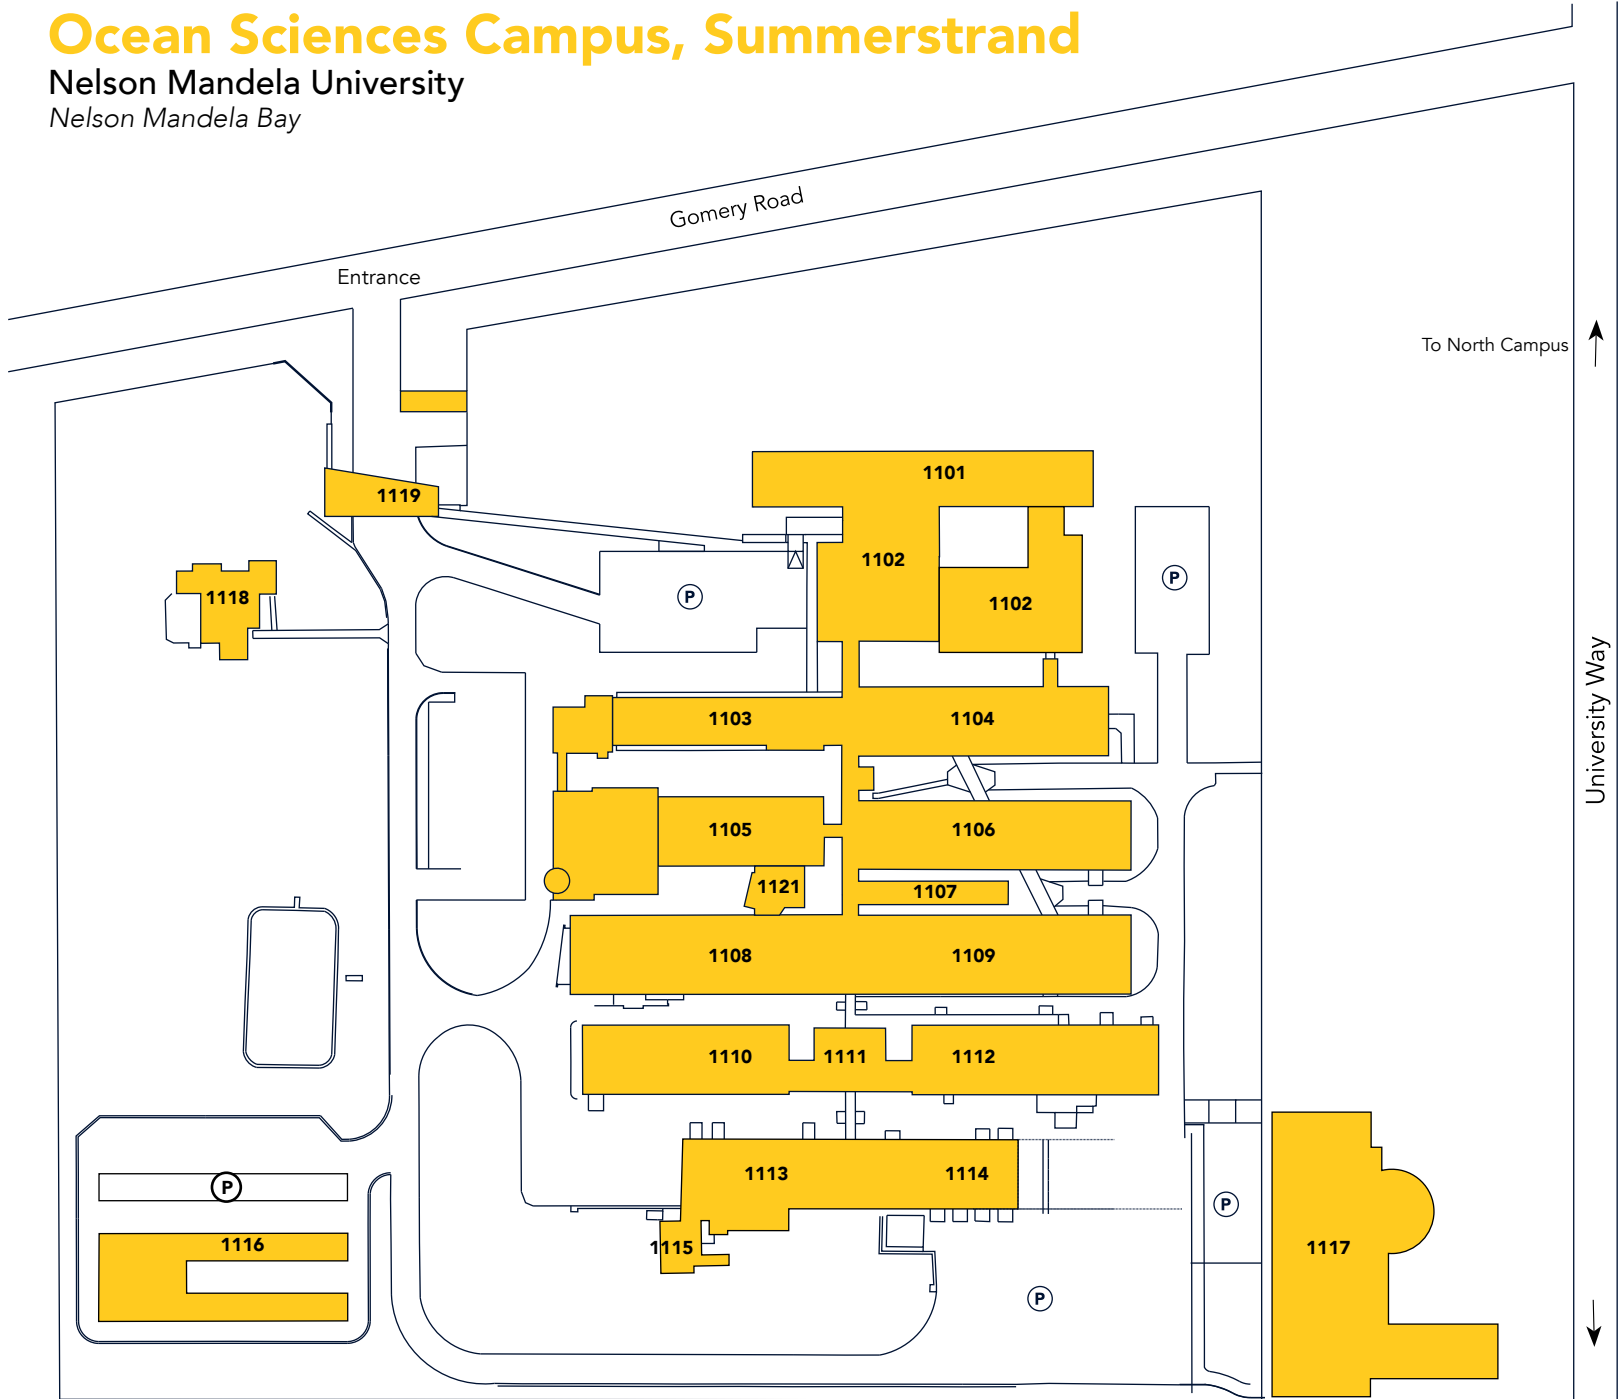

Ocean Sciences Campus, Summerstrand

Nelson Mandela University
Nelson Mandela Bay

- 1101 A Block
- 1102 B Block lecture facilities
- 1102 Block Commons/ Cafeteria & Conference Facilities
- 1103 C Block
- 1104 D Block
- 1105 E Block
- 1106 F Block
- 1107 G Block
- 1108 H Block
- 1109 I Block
- 1110 J Block
- 1111 K Block
- 1112 L Block
- 1113 M Block
- 1114 N Block
- 1115 P Block
- 1116 Q Block
- 1117 Science Centre
- 1118 Eleanor Xiniwe
- 1119 Entrance
- 1121 Link